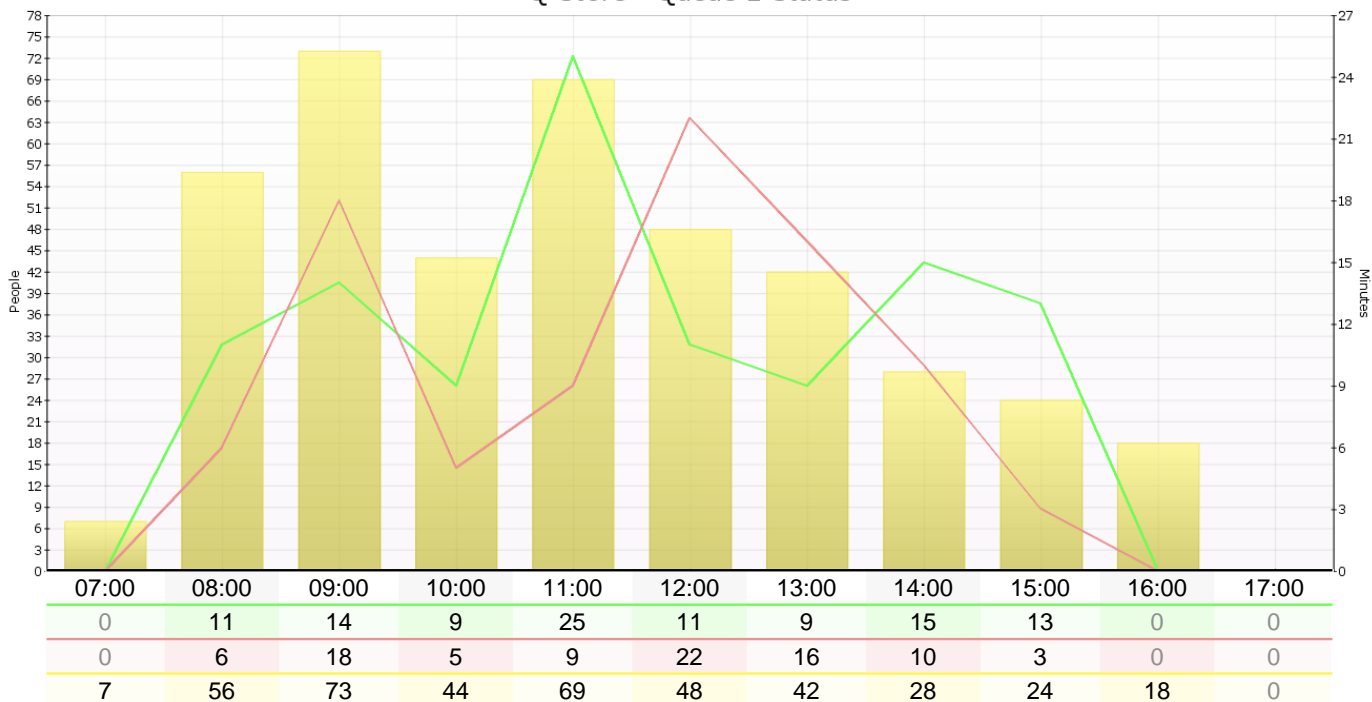

Q-Store - Queues Today

- Queue 1 Today (Total: 89)
- Queue 1 Yesterday (Total: 166)
- Queue 2 Today (Total: 31)
- Queue 2 Yesterday (Total: 59)
- Visitors (Total: 709)

Q-Store - Visitors and Queue Status Today

- Visitors (Total: 409)
- Queue 1 - Unacceptable Queue (Total: 59)
- Queue 2 - Unacceptable Queue (Total: 30)

Q-Store - Queue 1 Status

- Queue 1 - Total Time with Queue Present (Total: 166)
- Queue 1 - Total Time with Unacceptable Queue (Total: 59)
- Visitors (Total: 709)

Q-Store - Queue 2 Status

- Queue 2 - Total Time with Queue Present (Total: 107)
- Queue 2 - Total Time with Unacceptable Queue (Total: 89)
- Visitors (Total: 409)