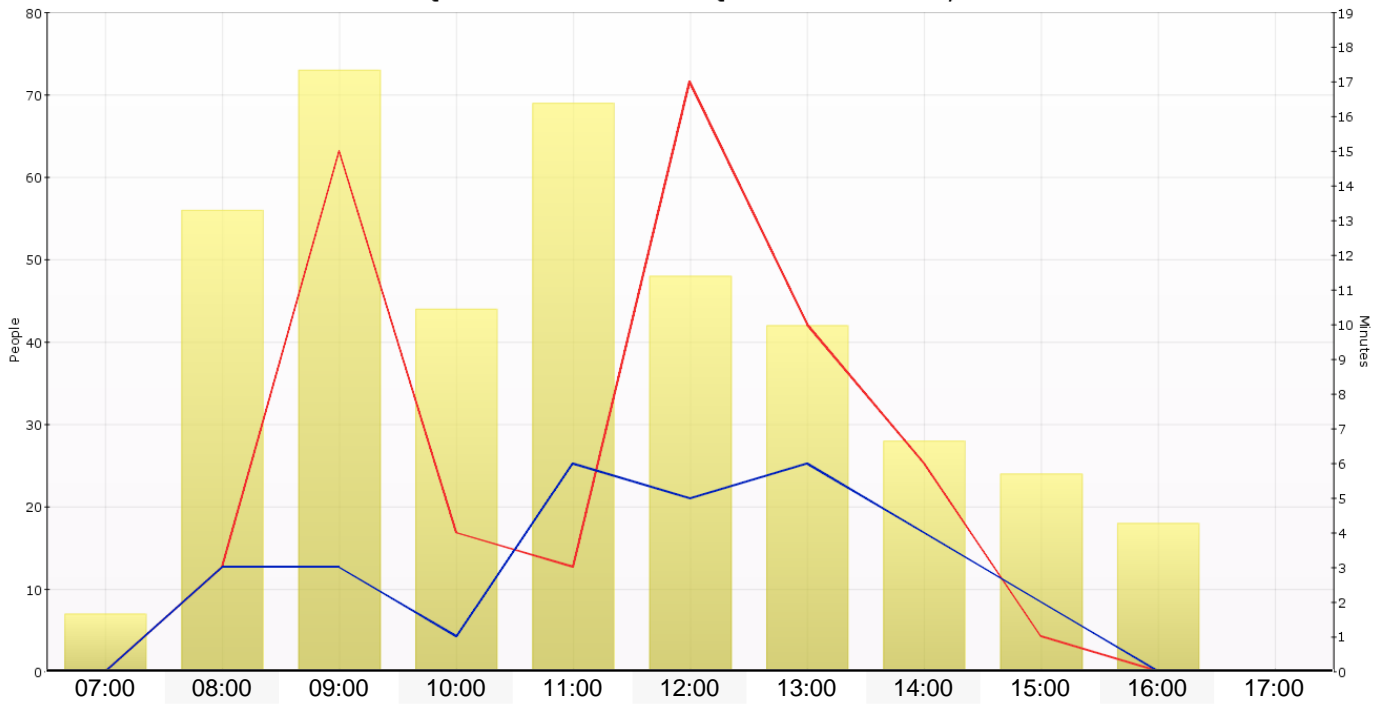

Q-Store - Queues Today

- Queue 1 Today (Total: 89)
- Queue 1 Yesterday (Total: 166)
- Queue 2 Today (Total: 31)
- Queue 2 Yesterday (Total: 59)
- Visitors (Total: 709)

Q-Store - Visitors and Queue Status Today

- Visitors (Total: 409)
- Queue 1 - Unacceptable Queue (Total: 59)
- Queue 2 - Unacceptable Queue (Total: 30)

Q-Store - Queue 1 Status

- Queue 1 - Total Time with Queue Present (Total: 166)
- Queue 1 - Total Time with Unacceptable Queue (Total: 59)
- Visitors (Total: 709)

Q-Store - Queue 2 Status

- Queue 2 - Total Time with Queue Present (Total: 107)
- Queue 2 - Total Time with Unacceptable Queue (Total: 89)
- Visitors (Total: 409)