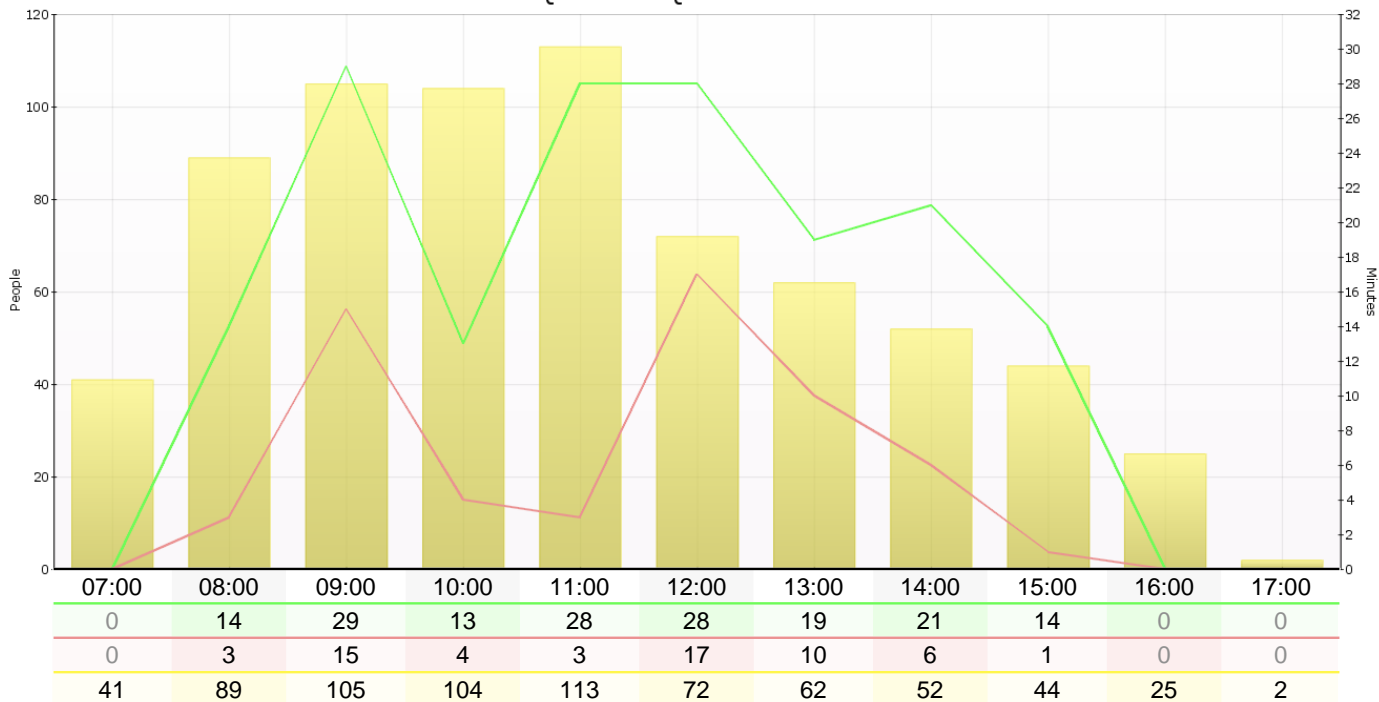

Q-Store - Queues Today

- Queue 1 Today (Total: 89)
- Queue 1 Yesterday (Total: 166)
- Queue 2 Today (Total: 31)
- Queue 2 Yesterday (Total: 59)
- Visitors (Total: 709)

Q-Store - Visitors and Queue Status Today

- Visitors (Total: 409)
- Queue 1 - Unacceptable Queue (Total: 59)
- Queue 2 - Unacceptable Queue (Total: 30)

Q-Store - Queue 1 Status

- Queue 1 - Total Time with Queue Present (Total: 166)
- Queue 1 - Total Time with Unacceptable Queue (Total: 59)
- Visitors (Total: 709)

Q-Store - Queue 2 Status

- Queue 2 - Total Time with Queue Present (Total: 107)
- Queue 2 - Total Time with Unacceptable Queue (Total: 89)
- Visitors (Total: 409)