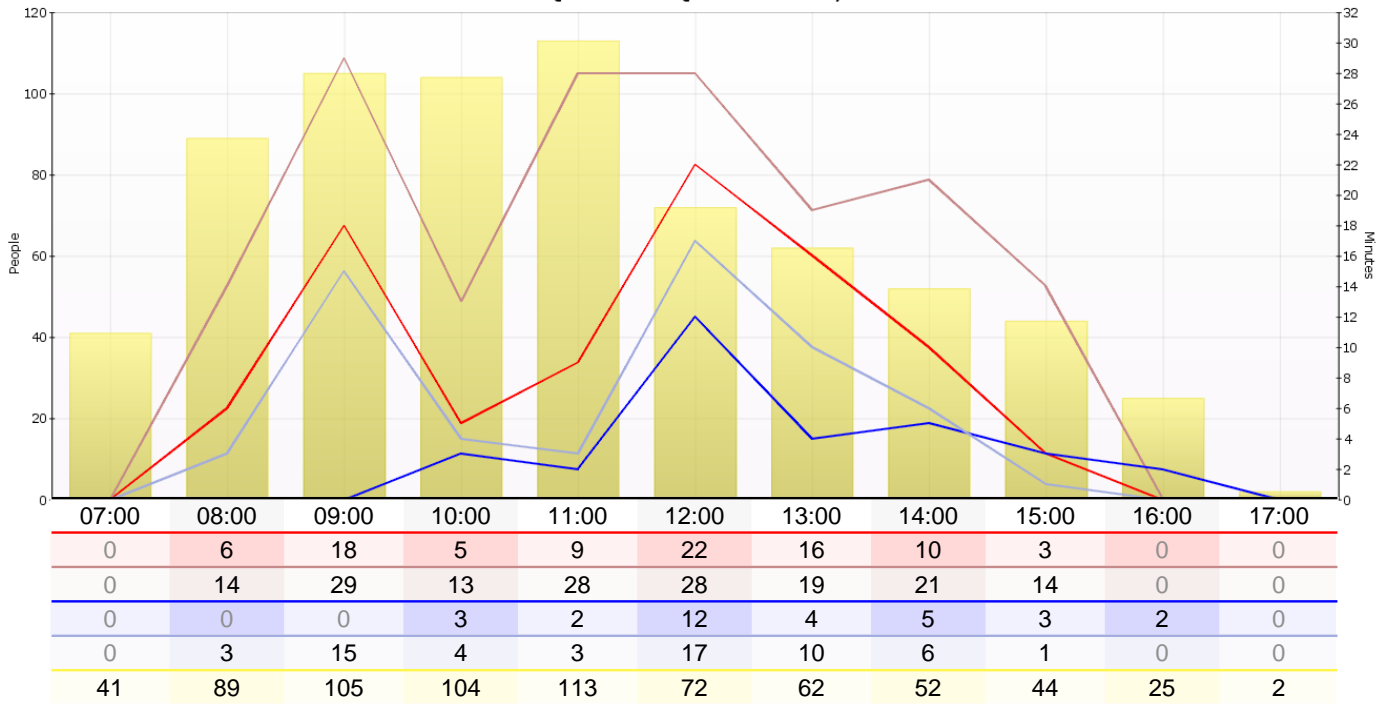

Q-Store - Queues Today

- Queue 1 Today (Total: 89)
- Queue 1 Yesterday (Total: 166)
- Queue 2 Today (Total: 31)
- Queue 2 Yesterday (Total: 59)
- Visitors (Total: 709)

Q-Store - Visitors and Queue Status Today

- Visitors (Total: 409)
- Queue 1 - Unacceptable Queue (Total: 59)
- Queue 2 - Unacceptable Queue (Total: 30)

Q-Store - Queue 1 Status

- Queue 1 - Total Time with Queue Present (Total: 166)
- Queue 1 - Total Time with Unacceptable Queue (Total: 59)
- Visitors (Total: 709)

Q-Store - Queue 2 Status

- Queue 2 - Total Time with Queue Present (Total: 107)
- Queue 2 - Total Time with Unacceptable Queue (Total: 89)
- Visitors (Total: 409)