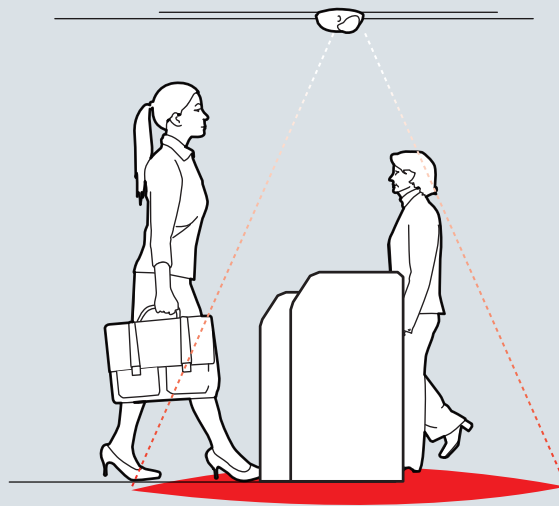

TrueView One Way®

MANY BUILDINGS INCLUDE CRITICAL PASSAGeways, where people are required to move only one way. The reasons could be both security and safety. Retail customers are sometimes not allowed to exit through the entrance in order to prevent theft. For safety at airports, passengers may not enter a safety sluice in the wrong direction and so on. The need to control these critical passageways may require both expensive physical barriers and extra staff.

BASED ON COGNIMATICS' PATENT PENDING TECHNOLOGY for video analytics, TrueView One Way® offers cost efficient, scalable, and easy-to-install tool for preventing people from moving in the wrong direction. It is a powerful stand-alone application embedded directly in standard IP cameras. It is built on TrueView People Counter® and includes all its functionality.