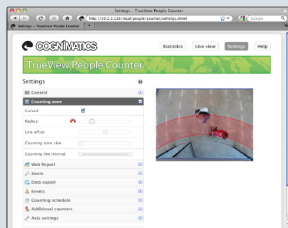

COGNIMATICS

BENEFITS FROM ONE WAY SENSING

Let **TrueView One Way®** be a central tool for improving your access control system.

- Clear and short return on investment.
- Reduce theft.
- Reduce or remove cost for physical barriers.
- Reduce cost for manual monitoring.
- Includes a full featured **TrueView People Counter®**

Axis M3006 equipped with **TrueView One Way®** offers an unmatched stand alone image processing solution, not requiring a PC for One Way sensing.

The unit detects in real time when somebody moves in the wrong direction. On detection send SMS, play sound files, etc.

Set all parameters with a minimum of effort and optimize the counting zone using simple slide bars.

REPORTING

TrueView One Way® lets you view important statistics like:

- number of visitors,
- number of people moving in the wrong direction, and
- number of people moving in the right direction.

Data is updated in real time by logging into the camera via your web browser. It does not require any additional software. With the additional software package **TrueView Web Report®** you get a powerful statistics tool that works seamlessly with **TrueView One Way®**. It helps you analyze the data, manage multi-site people counting and compare with